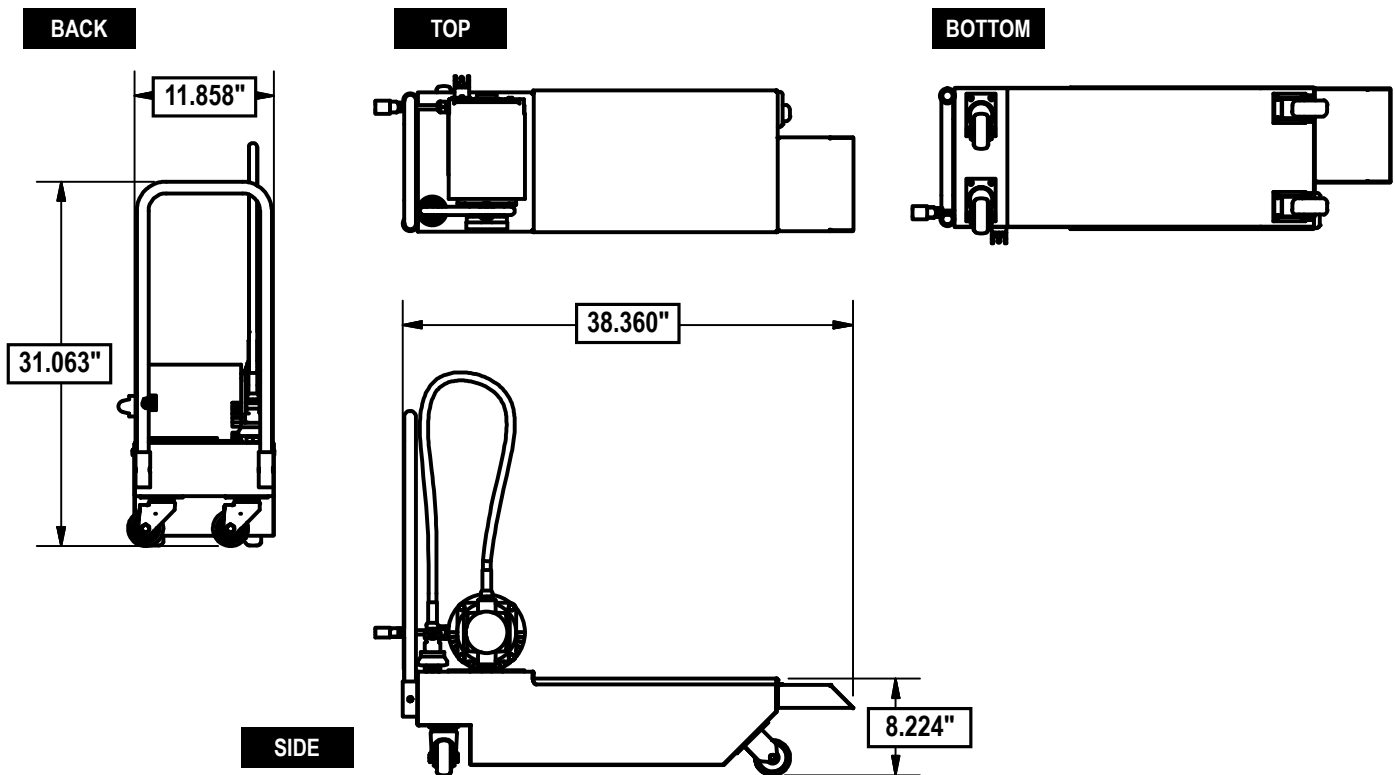

LOW PROFILE TRANSPORT CADDY

MODEL 10SS-NA-LP

IMPORTANT

- The appliance is not to be used by persons (including children) with reduced physical, sensory or mental capabilities, or lack of experience and knowledge, unless they have been given supervision or instruction.
- Children should be supervised to ensure that they do not play with the appliance.
- If the supply cord is damaged, it must be replaced by the manufacturer, its service agent or similarly qualified persons in order to avoid a hazard.
- Not intended to be operated by means of an external timer or a separate remote-control system.
- This appliance is intended to be used in commercial kitchen applications.

Frontline International, Inc.
187 Ascot Parkway • Cuyahoga Falls, Ohio 44223
330-861-1100 • 877-776-1100 • frontlineii.com
Fax: 330-861-1105 • info@frontlineii.com

FRONTLINE
international

© Frontline International, 11/23