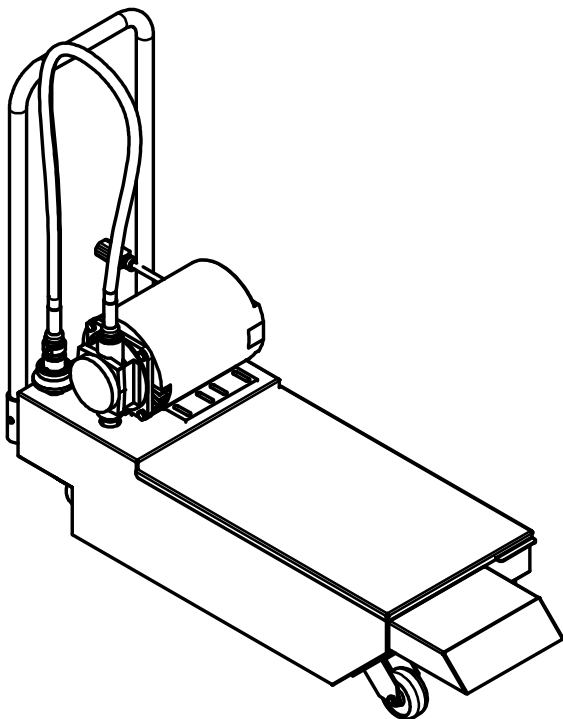

LOW PROFILE TRANSPORT CADDY

MODEL 10SS-NA-LP

IMPORTANT

- The appliance is not to be used by persons (including children) with reduced physical, sensory or mental capabilities, or lack of experience and knowledge, unless they have been given supervision or instruction.
- Children should be supervised to ensure that they do not play with the appliance.
- If the supply cord is damaged, it must be replaced by the manufacturer, its service agent or similarly qualified persons in order to avoid a hazard.
- Not intended to be operated by means of an external timer or a separate remote-control system.
- This appliance is intended to be used in commercial kitchen applications.

Frontline International, Inc.
187 Ascot Parkway • Cuyahoga Falls, Ohio 44223
330-861-1100 • 877-776-1100 • frontlineii.com
Fax: 330-861-1105 • info@frontlineii.com

FRONTLINE
international

© Frontline International, 11/23